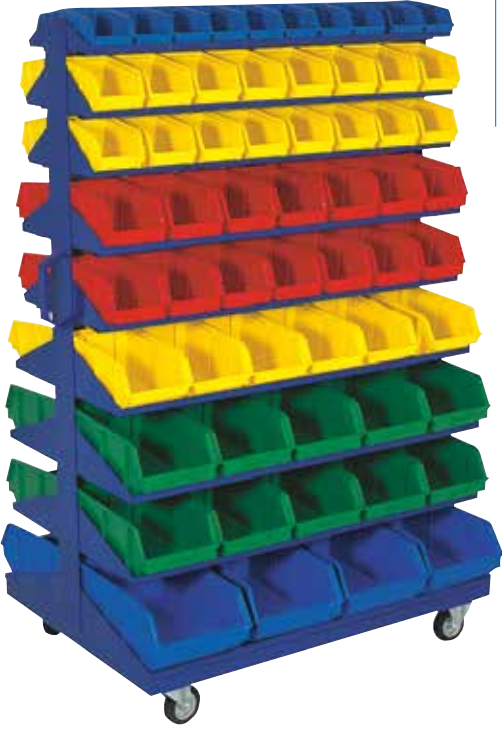

Tablalı Avadanlık
Tools Cabinet with Boxes

ST - 02
168 x 107 x 88 cm